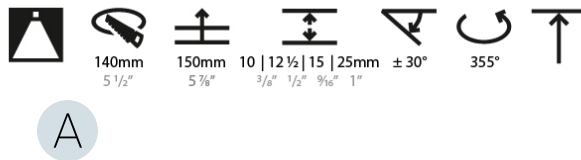

GENERAL

Series: Bioniq
Subseries: Bioniq Round Adjustable
Brand: Prolicht
Division: Architectural
Mounting Type: Trimless
Mounting Location: Ceiling
Subcategory: Downlight

PHYSICAL

Shape: Round
Diameter (mm): 136
Diameter (in): 5 3/8
Height (mm): 136
Height (in): 5 3/8
Ceiling Thickness (mm): 10 / 12.5 / 15 / 25
Ceiling Thickness (in): 3/8 or 1/2 or 9/16 or 1
Min. Recessing Depth (mm): 150
Min. Recessing Depth (in): 5 7/8
Light Distribution: Adjustable / Downlight
Weight (kg): 1.02
Weight (lbs): 2.24
Fixture Finish: SSR / BKV / CWI / CRY / HAB / UFT / ITA / RUA / FTG / MYG / LOD / PUS / FRO / FUP / KIA / POP / BLS / SPG / MEY / GOH / GUM / CHC / COM / ABZ / JAG / OBR / MOS / ROR
Fixture Material: Aluminum Die Cast
Cut-out Measurements: 140mm / 5 1/2"
Upon Request: Unique Ceiling Thickness

LED

Number of LEDs: 1
Color Temperature (°K): 2700 / 3000 / 3500 / 4000
Max. Delivered Lumen (lm): 870 / 970 / 1038 / 1060
Nominal Lumen (lm): 960 / 1070 / 1156 / 1180
CRI: >90 CRI
Efficiency (%): 90.5
Lamp Life (hrs): 50000
Upon Request: RGB-W Tunable White Special Color Temperature Special LED

OPTICAL

Reflector: 10
Beam Angle: Narrow
Adjustability: Rotational 355°; Tilt 30°
Upon Request: Special Beam Angles

RATINGS AND CERTIFICATIONS

382, F 416-247-9319, www.zaneen.com
Created by Interchange for North American Standards at the end of the existing Model #. For assistance on 'custom' specifications, contact zteam@zaneen.com.
In a constant effort to supply the best product, we reserve the right to change specifications or materials without notice. The most recent specification sheets are found at zaneen.com
IP rating: IP20