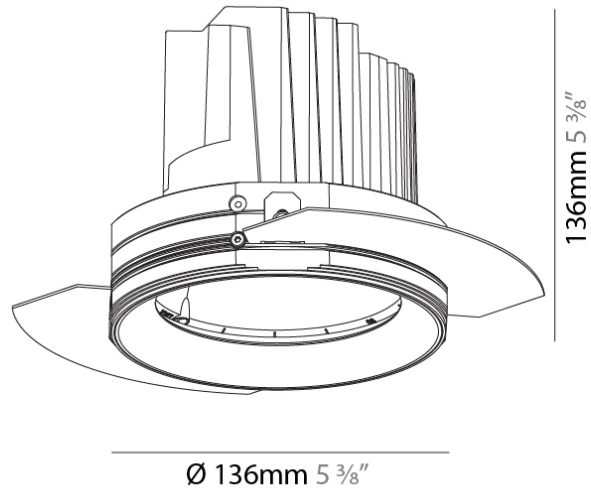

GENERAL

Series: Bioniq
Subseries: Bioniq Round Adjustable
Brand: Prolicht
Division: Architectural
Mounting Type: Trimless
Mounting Location: Ceiling
Subcategory: Downlight

PHYSICAL

Shape: Round
Diameter (mm): 136
Diameter (in): 5 3/8
Height (mm): 136
Height (in): 5 3/8
Ceiling Thickness (mm): 10 / 12.5 / 15 / 25
Ceiling Thickness (in): 3/8 or 1/2 or 9/16 or 1
Min. Recessing Depth (mm): 150
Min. Recessing Depth (in): 5 7/8
Light Distribution: Adjustable / Downlight
Weight (kg): 1.02
Weight (lbs): 2.24
Fixture Finish: SSR / BKV / CWI / CRY / HAB / UFT / ITA / RUA / FTG / MYG / LOD / PUS / FRO / FUP / KIA / POP / BLS / SPG / MEY / GOH / GUM / CHC / COM / ABZ / JAG / OBR / MOS / ROR
Fixture Material: Aluminum Die Cast
Cut-out Measurements: 140mm / 5 1/2"
Upon Request: Unique Ceiling Thickness

OPTICAL

Reflector: 10
Beam Angle: Narrow
Adjustability: Rotational 355°; Tilt 30°
Upon Request: Special Beam Angles

RATINGS AND CERTIFICATIONS

382, F 416-247-9319, www.zaneen.com
Created by Interchange for North American Standards at the end of the existing Model #. For assistance on 'custom' specifications, contact zteam@zaneen.com.
In a constant effort to supply the best product, we reserve the right to change specifications or materials without notice. The most recent specification sheets are found at zaneen.com
IP rating: IP20